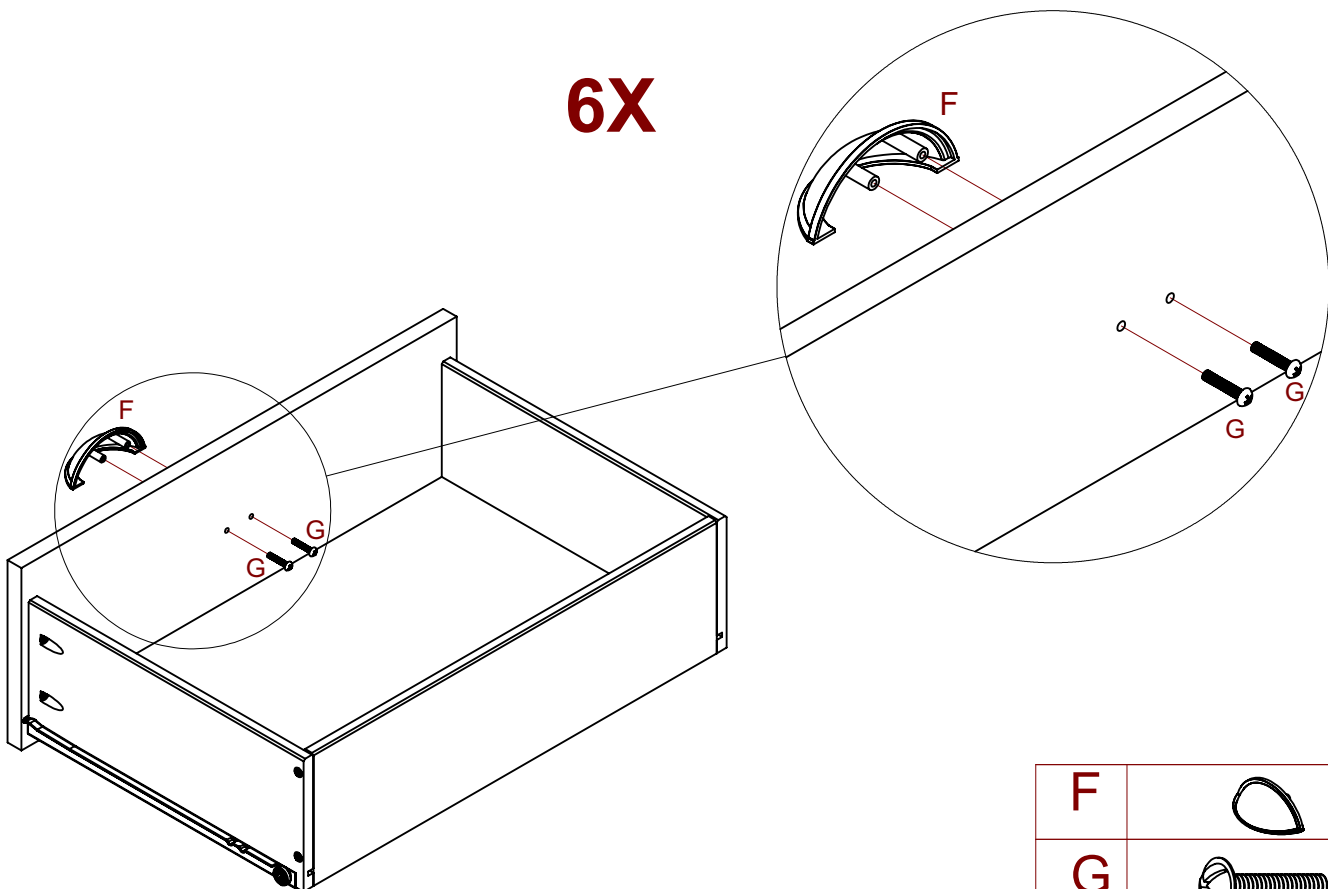

STEP 12

B	 3,5X35	12
---	---	----

STEP 13

6X

B	 3,5X35	36
----------	---	-----------

STEP 14

6X

F		06
G	 M4x25	12

PLACE
DRAWER WITH
WARNING
LABEL AT TOP.

“ I ” - ANTI-TIPPING KIT

A	 <p>3,5x16 Screw</p>	02	C	 <p>Plastic wall bracket</p>	02
B	 <p>3,5x30 Screw</p>	02	D	 <p>Nylon strap 140mm</p>	01

Secure to Stud behind Wallboard.