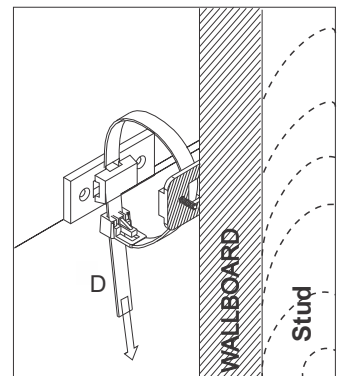

STEP 12

B	 3,5X35	12
---	---	----

STEP 13

6X

B	 3,5X35	36
----------	---	-----------

STEP 14

6X

F		06
G	 M4x25	12

PLACE
DRAWER WITH
WARNING
LABEL AT TOP.

“ I ” - ANTI-TIPPING KIT

A	 <p>3,5x16 Screw</p>	02	C	 <p>Plastic wall bracket</p>	02
B	 <p>3,5x30 Screw</p>	02	D	 <p>Nylon strap 140mm</p>	01

Secure to Stud behind Wallboard.