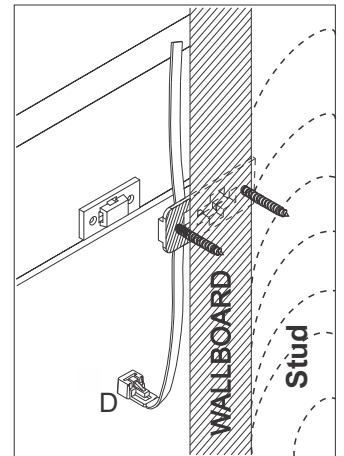

STEP 12

B	 3,5X35	12
---	---	----

STEP 13

6X

B	 3,5X35	36
----------	---	-----------

STEP 14

6X

F		06
G	 M4x25	12

PLACE
DRAWER WITH
WARNING
LABEL AT TOP.

“ I ” - ANTI-TIPPING KIT

A	 <p>3,5x16 Screw</p>	02	C	 <p>Plastic wall bracket</p>	02
B	 <p>3,5x30 Screw</p>	02	D	 <p>Nylon strap 140mm</p>	01

Secure to Stud behind Wallboard.