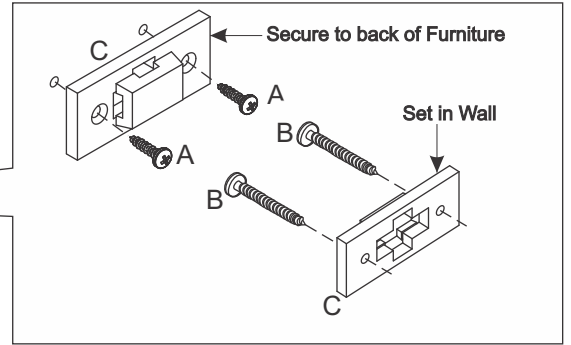

3,5X35

03

STEP 10

B

3,5X35

06

STEP 11

A		20
C	 3X20	20

STEP 12

B	 3,5X35	12
---	---	----

STEP 13

6X

B	 3,5X35	36
----------	---	-----------

STEP 14

6X

F		06
G	 M4x25	12

PLACE
DRAWER WITH
WARNING
LABEL AT TOP.

“ I ” - ANTI-TIPPING KIT

A	 <p>3,5x16 Screw</p>	02	C	 <p>Plastic wall bracket</p>	02
B	 <p>3,5x30 Screw</p>	02	D	 <p>Nylon strap 140mm</p>	01

Secure to Stud behind Wallboard.